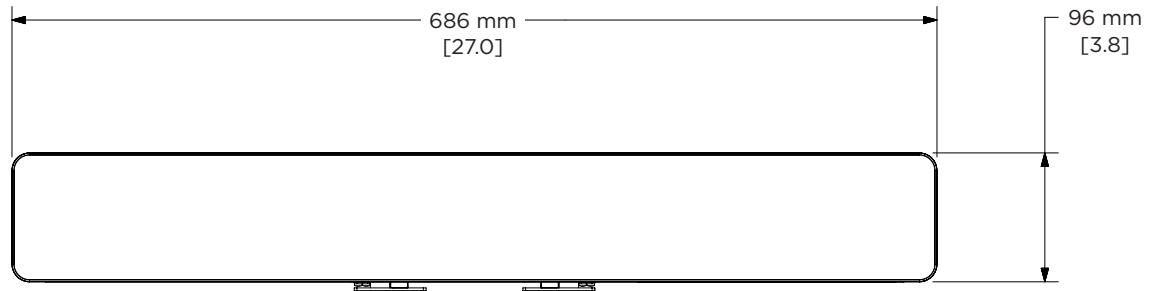

Bose Videobar VB1

all-in-one USB conferencing device

REGULATORY	
Safety	IEC/UL/EN 60065:2014/A11:2017, IEC/UL/EN 62368-1:2014/A11:2017
EMC	FCC Part 15B Class B, ICES-003 Class B, CISPR 13, EN55032 Class B, EN55035, EN61000-3-2, EN61000-3-3, BSMI CNS13439
Wi-Fi and <i>Bluetooth</i>	FCC Part 15C, RSS-GEN, RSS-247, RSS-102, EN300328, EN301893, EN301489
Environmental	RoHS
PHYSICAL	
Operating Temperature	0 °C to 40 °C (32 °F to 104 °F), 90% non-condensing humidity
Storage Temperature	-40 °C to 70 °C (-40 °F to 158 °F), 93% relative humidity
Mounting	Table stand with Kensington lock slot and mounting hardware (included) Wall-mount bracket with mounting hardware (included) Display mounting kit (optional) Mud ring (optional)
Product Dimensions (Width × Height × Depth)	686 mm × 48 mm × 96 mm (27.0 in × 1.9 in × 3.8 in)
Net Weight	2.5 kg (5.6 lb)
Shipping Weight	5.4 kg (12.0 lb)
Included Accessories	Bose Videobar VB1 HDMI 2.0 cable, 1.5 m (4.9 ft) USB-C® 2.0 cable, 5.0 m (16.5 ft) Infrared remote control with 2 AAA batteries Wall-mount bracket with mounting hardware Table stand with hardware Power supply with localized power cord Cable management kit with mounting hardware Camera privacy cover USB-A-to-C adapter 2-pin Euroblock connector Quick start guide, table-mount setup guide, wall-mount setup guide, safety instructions
Optional Accessories	Display mounting kit Right-angle USB 3.1 cable, 2.0 m (6.5 ft) Mud ring
PRODUCT CODES	
842415-1110	Videobar VB1 120V US
842415-2110	Videobar VB1 230V EU
842415-3110	Videobar VB1 100V JP
842415-4110	Videobar VB1 240V UK
842415-5110	Videobar VB1 240V AUS
842888-0010	Display Mounting Bracket
843944-0010	2m USB 3.1 Cable
861846-0010	Mudring

TECHNICAL DATA

Bose Videobar VB1

all-in-one USB conferencing device

Dimensions

Top View

Rear View

Front View

Right View