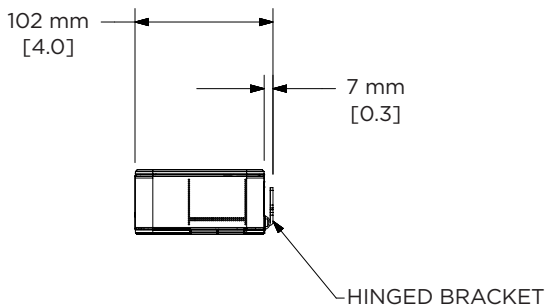

Bose Videobar VB1

all-in-one USB conferencing device

REGULATORY	
Safety	IEC/UL/EN 60065:2014/A11:2017, IEC/UL/EN 62368-1:2014/A11:2017
EMC	FCC Part 15B Class B, ICES-003 Class B, CISPR 13, EN55032 Class B, EN55035, EN61000-3-2, EN61000-3-3, BSMI CNS13439
Wi-Fi and <i>Bluetooth</i>	FCC Part 15C, RSS-GEN, RSS-247, RSS-102, EN300328, EN301893, EN301489
Environmental	RoHS
PHYSICAL	
Operating Temperature	0 °C to 40 °C (32 °F to 104 °F), 90% non-condensing humidity
Storage Temperature	-40 °C to 70 °C (-40 °F to 158 °F), 93% relative humidity
Mounting	Table stand with Kensington lock slot and mounting hardware (included) Wall-mount bracket with mounting hardware (included) Display mounting kit (optional) Mud ring (optional)
Product Dimensions (Width × Height × Depth)	686 mm × 48 mm × 96 mm (27.0 in × 1.9 in × 3.8 in)
Net Weight	2.5 kg (5.6 lb)
Shipping Weight	5.4 kg (12.0 lb)
Included Accessories	Bose Videobar VB1 HDMI 2.0 cable, 1.5 m (4.9 ft) USB-C® 2.0 cable, 5.0 m (16.5 ft) Infrared remote control with 2 AAA batteries Wall-mount bracket with mounting hardware Table stand with hardware Power supply with localized power cord Cable management kit with mounting hardware Camera privacy cover USB-A-to-C adapter 2-pin Euroblock connector Quick start guide, table-mount setup guide, wall-mount setup guide, safety instructions
Optional Accessories	Display mounting kit Right-angle USB 3.1 cable, 2.0 m (6.5 ft) Mud ring
PRODUCT CODES	
842415-1110	Videobar VB1 120V US
842415-2110	Videobar VB1 230V EU
842415-3110	Videobar VB1 100V JP
842415-4110	Videobar VB1 240V UK
842415-5110	Videobar VB1 240V AUS
842888-0010	Display Mounting Bracket
843944-0010	2m USB 3.1 Cable
861846-0010	Mudring

TECHNICAL DATA

Bose Videobar VB1

all-in-one USB conferencing device

Dimensions

Top View

Rear View

Front View

Right View