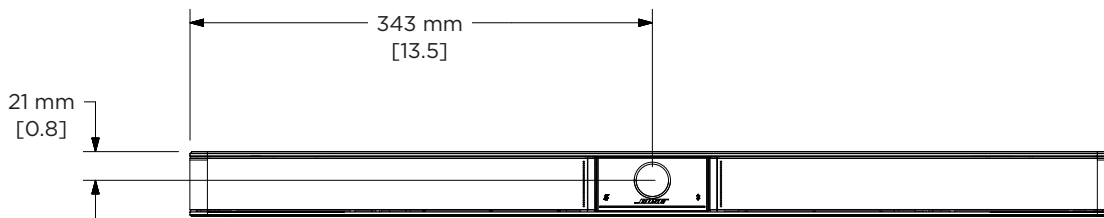

TECHNICAL DATA

Bose Videobar VB1

all-in-one USB conferencing device

Dimensions

Top View

Rear View

Front View

Right View