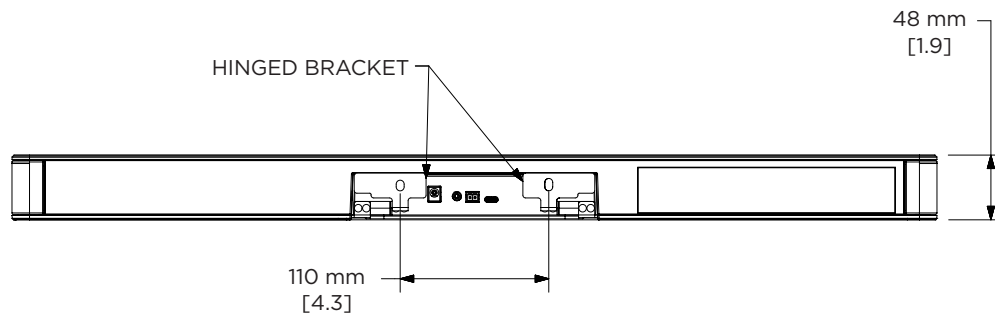

Bose Videobar VB1

all-in-one USB conferencing device

REGULATORY	
Safety	IEC/UL/EN 60065:2014/A11:2017, IEC/UL/EN 62368-1:2014/A11:2017
EMC	FCC Part 15B Class B, ICES-003 Class B, CISPR 13, EN55032 Class B, EN55035, EN61000-3-2, EN61000-3-3, BSMI CNS13439
Wi-Fi and <i>Bluetooth</i>	FCC Part 15C, RSS-GEN, RSS-247, RSS-102, EN300328, EN301893, EN301489
Environmental	RoHS
PHYSICAL	
Operating Temperature	0 °C to 40 °C (32 °F to 104 °F), 90% non-condensing humidity
Storage Temperature	-40 °C to 70 °C (-40 °F to 158 °F), 93% relative humidity
Mounting	Table stand with Kensington lock slot and mounting hardware (included) Wall-mount bracket with mounting hardware (included) Display mounting kit (optional) Mud ring (optional)
Product Dimensions (Width × Height × Depth)	686 mm × 48 mm × 96 mm (27.0 in × 1.9 in × 3.8 in)
Net Weight	2.5 kg (5.6 lb)
Shipping Weight	5.4 kg (12.0 lb)
Included Accessories	Bose Videobar VB1 HDMI 2.0 cable, 1.5 m (4.9 ft) USB-C® 2.0 cable, 5.0 m (16.5 ft) Infrared remote control with 2 AAA batteries Wall-mount bracket with mounting hardware Table stand with hardware Power supply with localized power cord Cable management kit with mounting hardware Camera privacy cover USB-A-to-C adapter 2-pin Euroblock connector Quick start guide, table-mount setup guide, wall-mount setup guide, safety instructions
Optional Accessories	Display mounting kit Right-angle USB 3.1 cable, 2.0 m (6.5 ft) Mud ring
PRODUCT CODES	
842415-1110	Videobar VB1 120V US
842415-2110	Videobar VB1 230V EU
842415-3110	Videobar VB1 100V JP
842415-4110	Videobar VB1 240V UK
842415-5110	Videobar VB1 240V AUS
842888-0010	Display Mounting Bracket
843944-0010	2m USB 3.1 Cable
861846-0010	Mudring

TECHNICAL DATA

Bose Videobar VB1

all-in-one USB conferencing device

Dimensions

Top View

Rear View

Front View

Right View